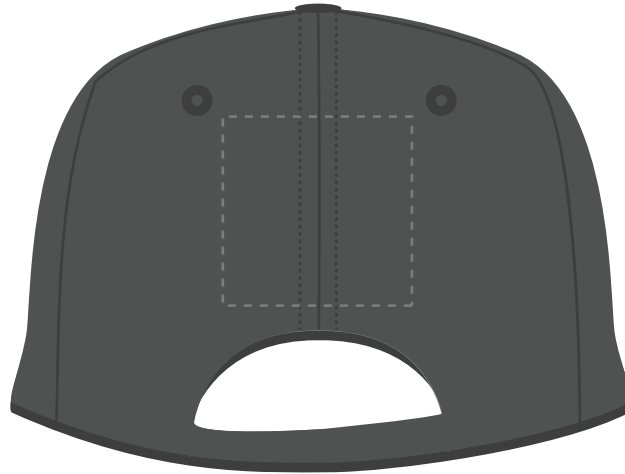

Your Ref:	Quantity:	Product Code: CF2002
Our Ref:	Version: 1	Product Colour: DARK GREY

PRINTING CONCERNS: PRINT MAY DISCOLOUR

PRODUCT INFO: DUE TO THE NATURE OF THE PRODUCT THE PRINT POSITION MAY VARY BY 10 - 20 MM

The dashed line is to demonstrate print area and will not appear on your printed item

PANTONE REFERENCE(S)

 Full colour printing

ARTWORK SCALE 50%

ARTWORK SCALE 100%
Max print area 50mm x 50mm
Actual logo size: